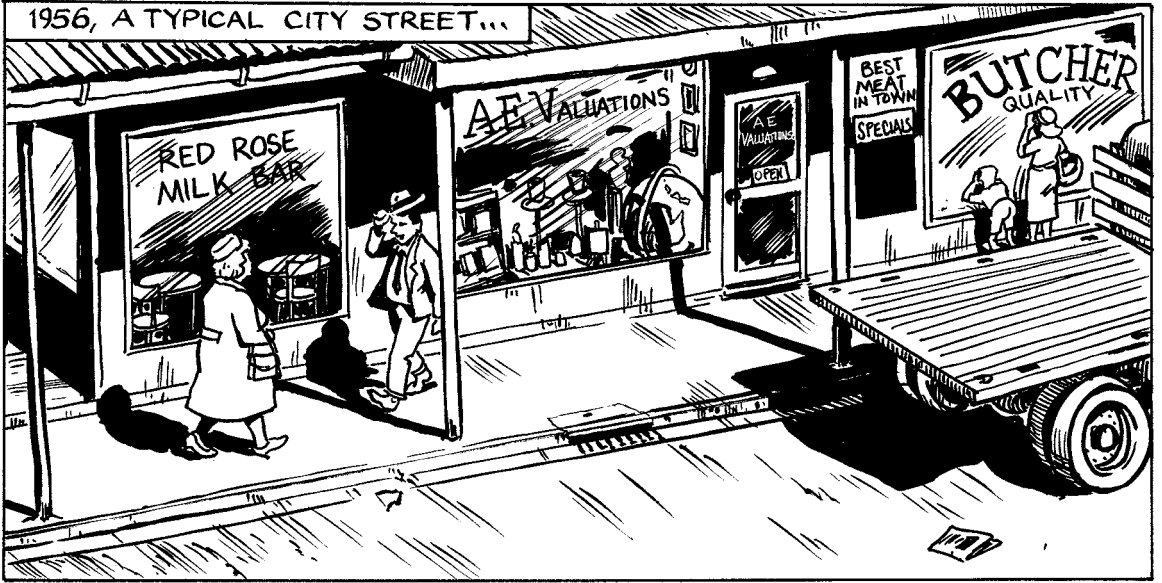

CUT DOWN

A MORAL FABLE

Writer: Roger Stitson

Art: DAVE DYE

"We peer into the abyss ... Our first impulse is to shrink from the danger. Unaccountably we remain."
The Imp of the Perverse, Edgar Allan Poe.

1956, A TYPICAL CITY STREET...